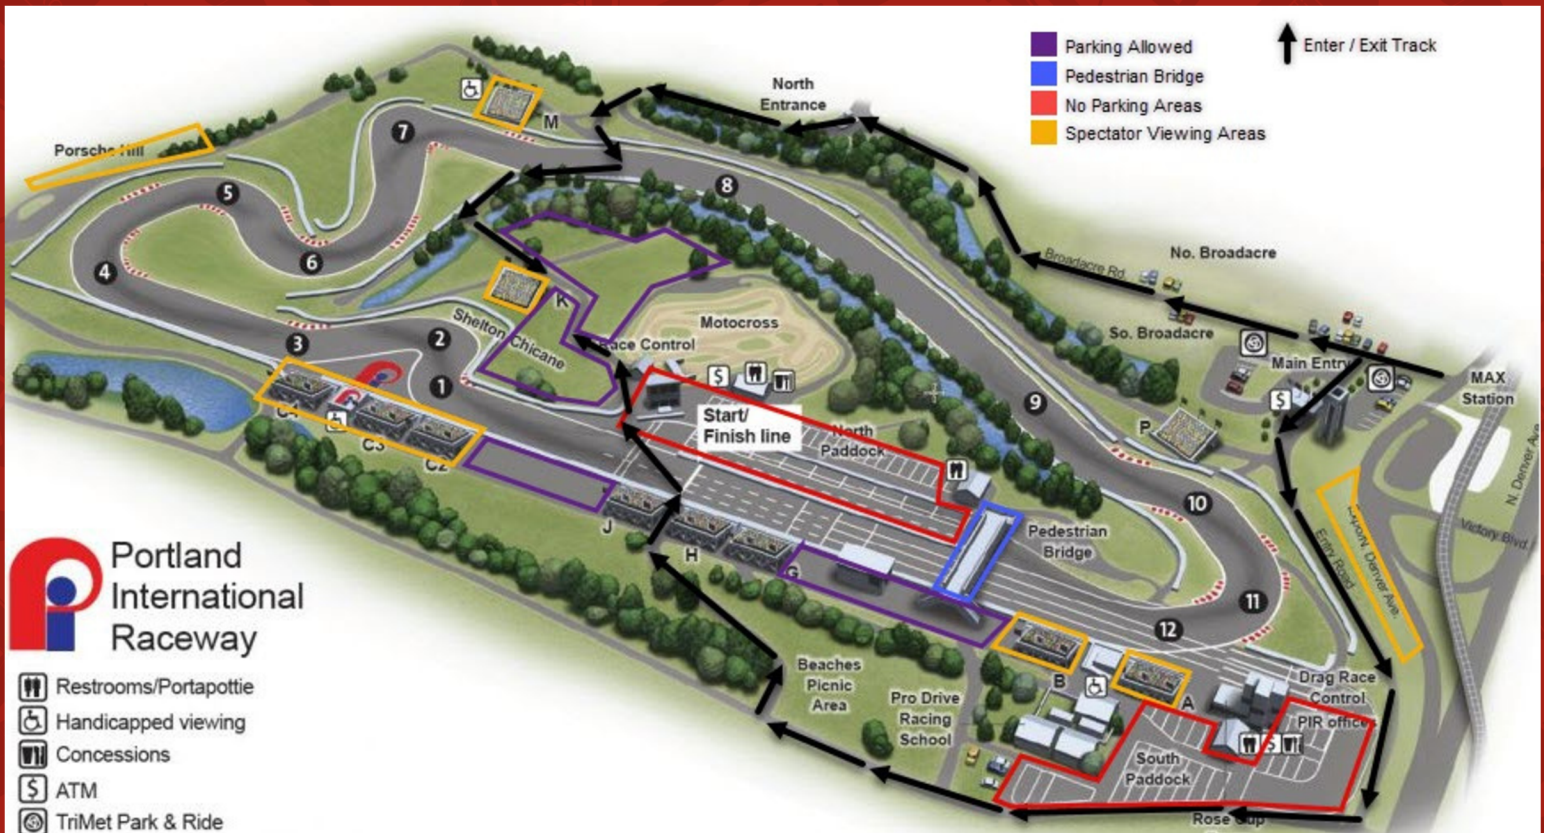

CASCADE SPORTS CAR CLUB

TRACK EVENT INFO FOR SPECTATORS

**FREE
ADMISSION!**

**FREE
PARKING!**

**FREE PADDOCK
ACCESS!**

Entry into the track depends on which entrance is being used (Main entry or North entrance). Some events will use both entrances, but most will use one or the other. Signage will be posted indicating which entrance to use.

All spectators must sign the event waiver upon entering the track facility. Security guards will be stationed to collect signatures upon entry.